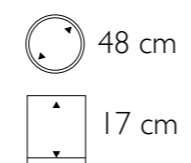

Inside dimensions

37 cm

35 cm

Mindoro Round Bowl in Polished Brass and Raw Cracked Shell

► **Mindoro Round Bowl**

807009 Polished Brass
Raw Cracked Shell

Dimensions

Inside dimensions

57 cm

► **Scachetto Vase Medium**

990003 Mango Wood

- More sizes available

Dimensions

50

30 cm

90 cm