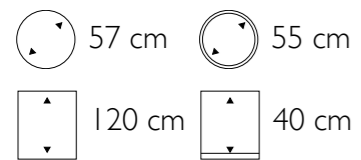

▲ **Bosco Vase Large**

412103 Cemani
412112 Bark
412122 Coconut

• More sizes available

Dimensions

Inside dimensions