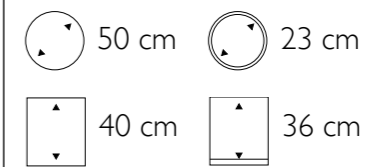

► **Vita Stripes Pot Large**

560613 Medium Silver
560614 Bronze

- More sizes available

Dimensions	Inside dimensions
 60 cm	 57,5 cm
 65 cm	 63,5 cm

Vita Stripes Pot Medium and Small in Medium Silver

Palawan Vase

801105 Brushed Stainless Steel

- More sizes available

Dimensions

Inside dimensions

Palawan Vase in Brushed Stainless Steel

Palawan Round Bowl in Brushed Stainless Steel

▲ Palawan Round Bowl

805005 Brushed Stainless Steel

Dimensions

Inside dimensions

Graphic Round Bowl

692502 Iron
 692202 White Washed
 692402 Bronze

• More sizes available

Dimensions	Inside dimensions
92 cm	51 cm
74 cm	74 cm

Graphic Round Bowl in Iron

Graphic Oval in Iron

▲ **Graphic Oval**

610502 Iron
 610202 White Washed
 610402 Bronze

• More sizes available

Dimensions	Inside dimensions
100 cm	98 cm
35 cm	35 cm
35 cm	35 cm

*Don't worry about perfection,
Nature doesn't grow in straight line*