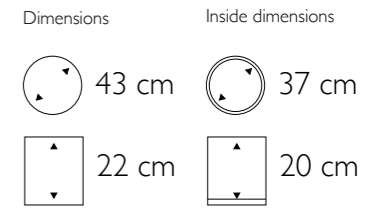

560613 Medium Silver
560614 Bronze

- More sizes available

Dimensions	Inside dimensions
 60 cm	 57,5 cm
 65 cm	 62,5 cm

Vita Stripes Pot Medium and Small in Bronze

Caribbean Bowl in Colored Mixed Wood

◀ **Caribbean Round Bowl**
450392 Colored Mixed Wood

• More sizes available

◀ **Tronco**
451496 Bark colored

▲ **Caribbean Bowl**
443393 Colored Mixed Wood

• More sizes available

◀ **Roca Vase**
990001 Antique Gold

Dimensions	Inside dimensions
 50 cm	 34 cm
 90 cm	 90 cm

Lava Vase Large in Grey, White and Black

▲ **Lava Vase Large**

- 612808 Black
- 612908 Grey
- 612108 White

• More sizes available

Dimensions

57 cm

Inside dimensions

55 cm

120 cm

40 cm

► **Globo Round Bowl Small**

942001 Antique Gold

942002 Frosted

• More sizes available

Dimensions

Inside dimensions