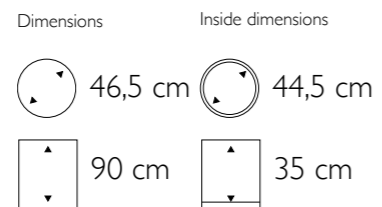

▶ **Boso Vase Medium**

- 490102 Cemani
- 490111 Bark
- 490121 Coconut

Boso Vase Medium in Cemani