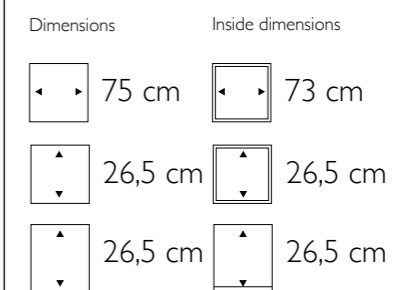

Vita Vase Small

- 500101 Light Gold
- 500102 Carbon
- 500103 Medium Silver
- 500104 Bronze
- 500106 Dark Blue
- 500102M Carbon Mat
- 500103M Medium Silver Mat

• More sizes available

▲ Vita Oval Small

- 500171 Light Gold
- 500172 Carbon
- 500173 Medium Silver
- 500174 Bronze
- 500176 Dark Blue

• More sizes available