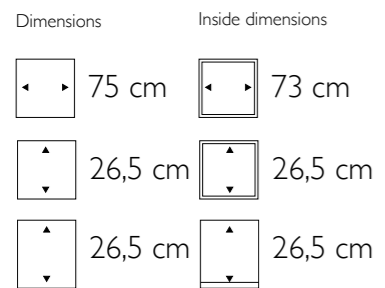

▲ **Boso Oval Small**

- 475308 Bronze
- 475317 Bark
- 475327 Coconut

• More sizes available

▶ **Boso Vase Medium**

- 490102 Cemani
- 490111 Bark
- 490121 Coconut