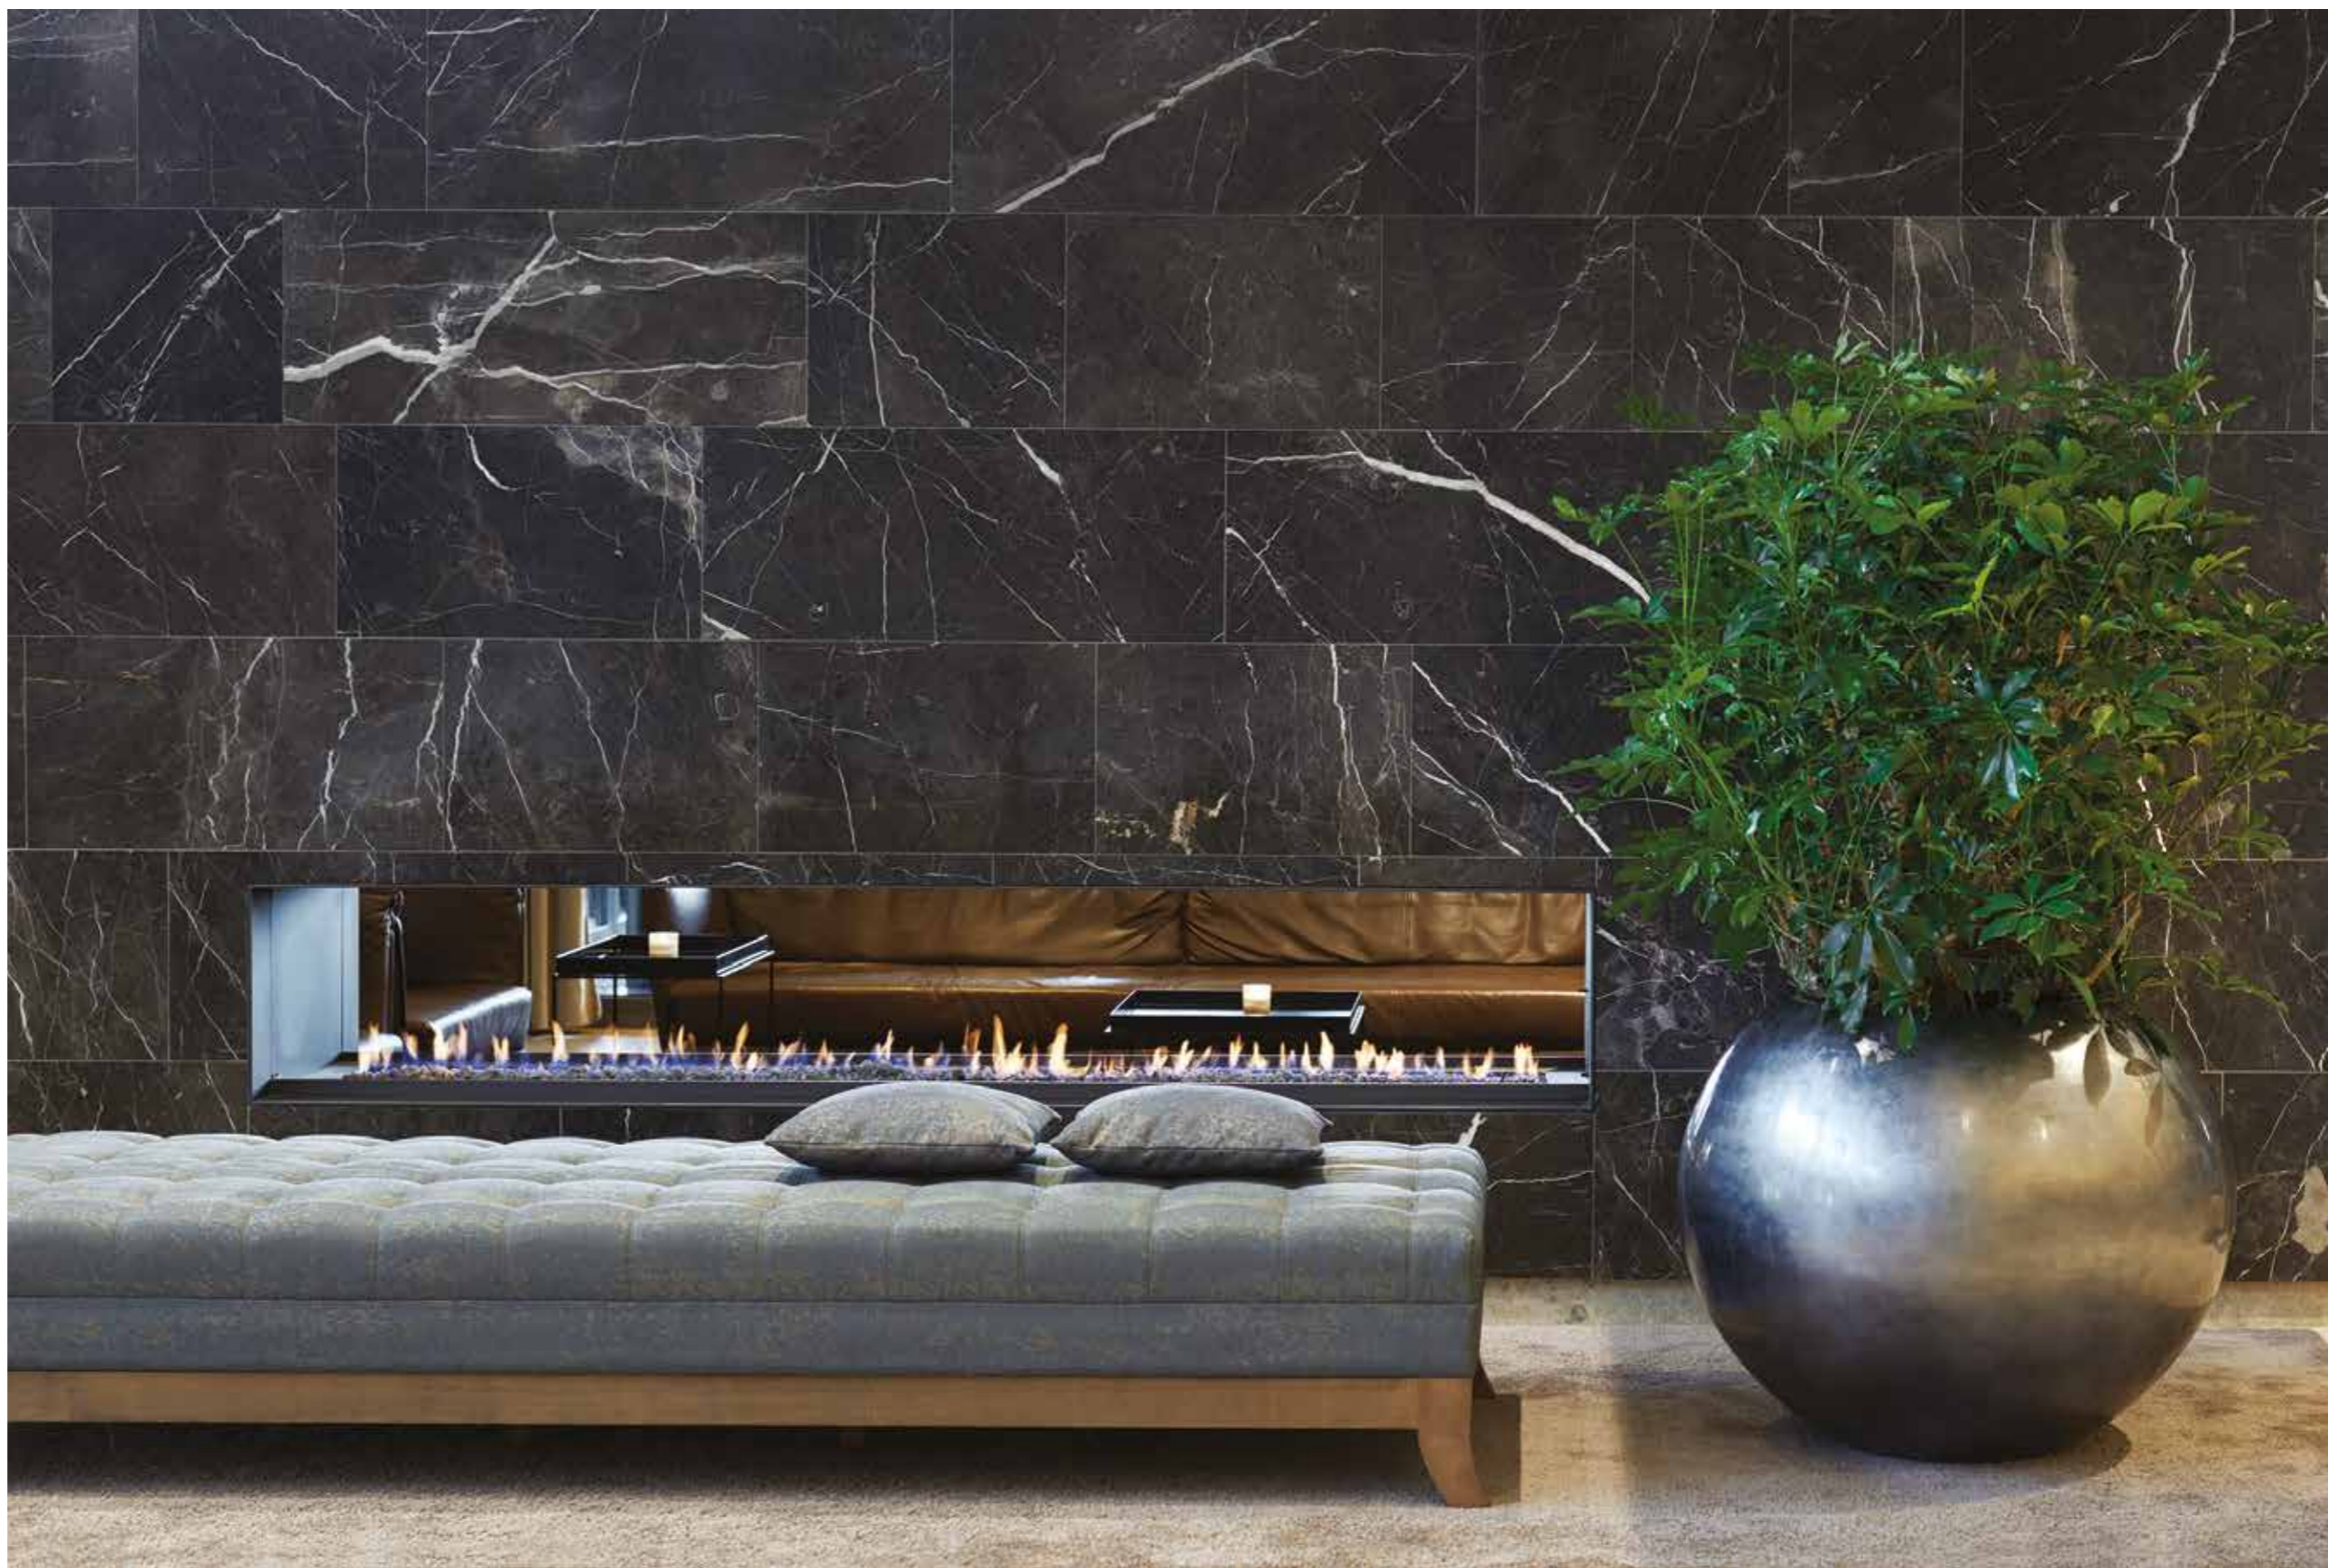

▲ **Vita Round Bowl Large**

500131	Light Gold
500132	Carbon
500133	Medium Silver
500134	Bronze
500136	Dark Blue

• More sizes available

Dimensions

Inside dimensions

92 cm	51 cm
74 cm	74 cm

Vita Round Bowl Large in Medium Silver