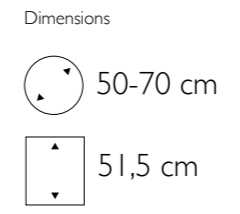

◀ **Tronco**
451496 Bark colored