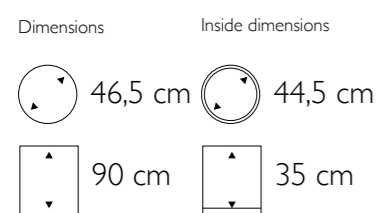

▲ Vita Vase Medium

- 500111 Light Gold
- 500122 Carbon
- 500123 Medium Silver
- 500124 Bronze
- 500156 Dark Blue

• More sizes available

► Vita Saucer

- 560151 Light Gold
- 560152 Carbon
- 560153 Medium Silver
- 560154 Bronze
- 500116 Dark Blue

• More sizes available