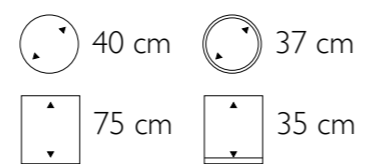

55 cm

► **Deco Square Synthetic Pedestals**

271001 Structure
271302 High Shine
271603 Matt

• More sizes available

Dimensions

40 cm

40 cm

75 cm

Bordo Planter in White Lacquer / Eggshell White

◀ **Curved Round Bowl Small**

650403 Bronze
650203 White Washed
650503 Iron

• More sizes available

Dimensions	Inside dimensions
 50 cm	 28 cm
 40 cm	 40 cm

Curved Round Bowl Small in White Wash

Curved Vase Small in White Washed

► **Curved Vase Small**

- 675403 Bronze
- 675203 White Washed
- 675503 Iron

- More sizes available

Dimensions

Inside dimensions

Light in Nature creates the movement of Colors