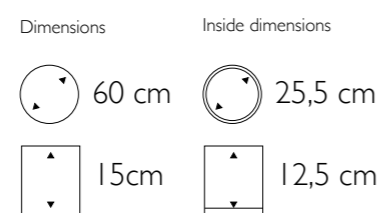

► Vita Saucer

- 560151 Light Gold
- 560152 Carbon
- 560153 Medium Silver
- 560154 Bronze
- 500116 Dark Blue

• More sizes available

Vita Saucer Small Light Gold