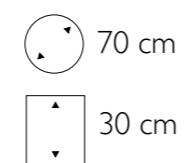

Inside dimensions

37 cm

35 cm

Mindoro Round Bowl in Polished Brass and Raw Cracked Shell

► **Mindoro Round Bowl**

807009 Polished Brass
Raw Cracked Shell

Dimensions

Inside dimensions

57 cm

► **Scachetto Vase Medium**

990003 Mango Wood

- More sizes available

Dimensions

50

30 cm

90 cm