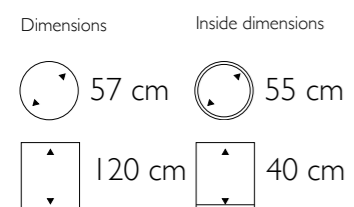

Coron Vase
801102 Raw Cracked Shell

Light in Nature creates the movement of Colors

► **Vita Stripes Vase Large**

510123 Medium Silver
510124 Bronze

• More sizes available