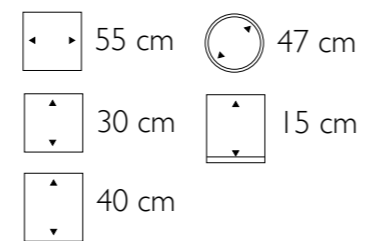

► **Alabat Oval**

805508 Raw Cracked Shell
Polished Stainless Steel

Dimensions