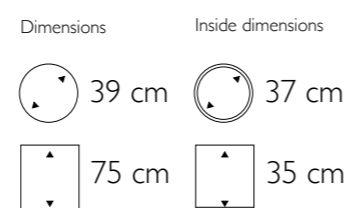

► **Vita Stripes Vase Small**

510103 Medium Silver
510104 Bronze

• More sizes available

Vita Stripes Pot Medium in Bronze