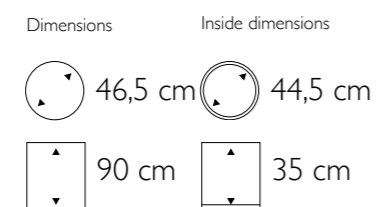

► **Vita Stripes Vase Medium**

510113 Medium Silver
510114 Bronze

• More sizes available