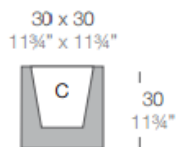

CUBE(BASIC)

Cube 11 $\frac{3}{4}$ "
Cubo 30 cm