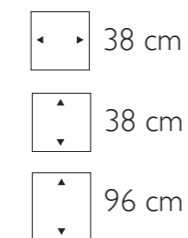

◀ **Stand Alone Industrial B**

700111 Structure
700112 High Shine
700113 Matt

Dimensions