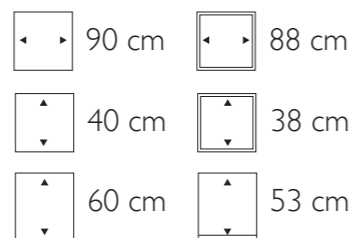

▲ Adapter Prestige Rectangular / Prestige Rechteck

- 111303 Matt
- ▲111406 Rohling

• More sizes available

Dimensions

▲ Prestige Rectangular / Prestige Rechteck

- 117711 Structure
- ▲118002 * High Shine
- 118303 Mat
- ▲119506 Rohling

• More sizes available

* Bespoke

Dimensions

▶ Chapeau France

- 282501 Structure
- 282602 High Shine
- 282703 Matt

Dimensions