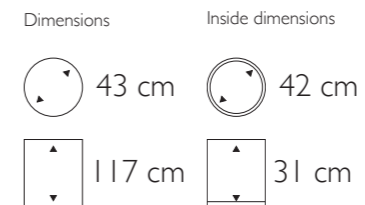

▶ **Parel Pedestal / Expert Deco-Saule**

264401 Structure
265502 High Shine
266603 Matt

• More sizes available