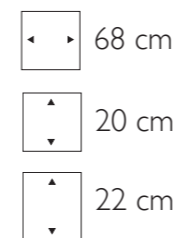

• More sizes available

Alkmaar high shine night blue

**Alkmaar**

- |        |            |
|--------|------------|
| 242501 | Structure  |
| 242502 | High Shine |
| 242503 | Matt       |

Dimensions

◀ ▶ 68 cm

▲ ▼ 20 cm

▲ ▼ 32 cm

Inside dimensions

◀ ▶ 62 cm

▲ ▼ 18 cm

▲ ▼ 29 cm

IT IS NOT THE FORM THAT DICTATES THE COLOUR,  
BUT THE COLOUR THAT BRINGS OUT THE FORM

◀ **Amsterdam**

241301	Structure
241402	High Shine
241503	Matt

Dimensions

Inside dimensions

◀ **Deco Square Synthetic Pedestals**

271101	Structure
271402	High Shine
271703	Matt

• More sizes available

Dimensions

Amsterdam in structure anthracite grey  
Deco Square Synthetic Pedestals in high shine white