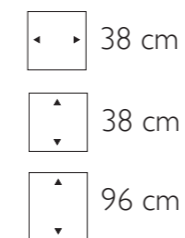

◀ **Stand Alone Industrial A**

700111 Structure
700112 High Shine
700113 Matt

Dimensions