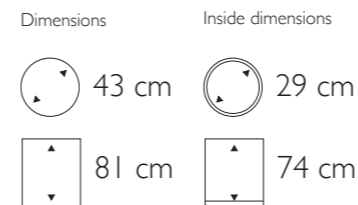

◀ **Dual Top / Chamäleon**

141201 Structure
142402 High Shine
143603 Matt

• More sizes available