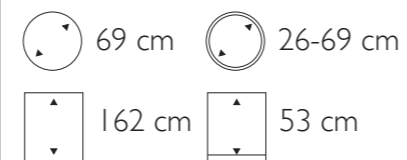

\* Bespoke

Dimensions

▶ Chapeau France

- 282501 Structure
- 282602 High Shine
- 282703 Matt

Dimensions

Chapeau France matt black

◀ **Primus Angle Wall Planter**

I21221	Structure
I21222	High Shine
I21223	Matt

- More sizes available

Dimensions	Inside dimensions
 43 cm	 42 cm
 71 cm	 68 cm

*Primus Angle Wall Planter in high shine oyster white*

EACH COLOR LIVES BY ITS MYSTERIOUS LIFE

Chapeau Sweden matt brown grey