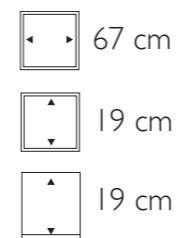

IT IS NOT THE FORM THAT DICTATES THE COLOUR,
BUT THE COLOUR THAT BRINGS OUT THE FORM

◀ **Amsterdam**

241301	Structure
241402	High Shine
241503	Matt

Dimensions

Inside dimensions

◀ **Deco Square Synthetic Pedestals**

271101	Structure
271402	High Shine
271703	Matt

• More sizes available

Dimensions