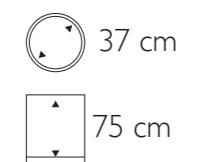

Inside dimensions