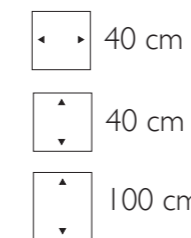

Dimensions

43 cm

Inside dimensions

32 cm

115 cm

108 cm

Drop in high shine black

Cascara Plus high shine yellow orange

▲ ▼ 20 cm

▲ ▼ 32 cm

Inside dimensions

◀ ▶ 62 cm

▲ ▼ 18 cm

▲ ▼ 29 cm

IT IS NOT THE FORM THAT DICTATES THE COLOUR,  
BUT THE COLOUR THAT BRINGS OUT THE FORM

◀ **Amsterdam**

241301	Structure
241402	High Shine
241503	Matt

Dimensions

Inside dimensions

◀ **Deco Square Synthetic Pedestals**

271101	Structure
271402	High Shine
271703	Matt

• More sizes available

Dimensions

Amsterdam in structure anthracite grey  
Deco Square Synthetic Pedestals in high shine white

• More sizes available

Dimensions	Inside dimensions
40 cm	38 cm
40 cm	38 cm
125 cm	68 cm

**Prestige Rectangular / Prestige Rechteck**

117711	Structure
118002	High shine
118303	Matt
119506	Rohling

• More sizes available